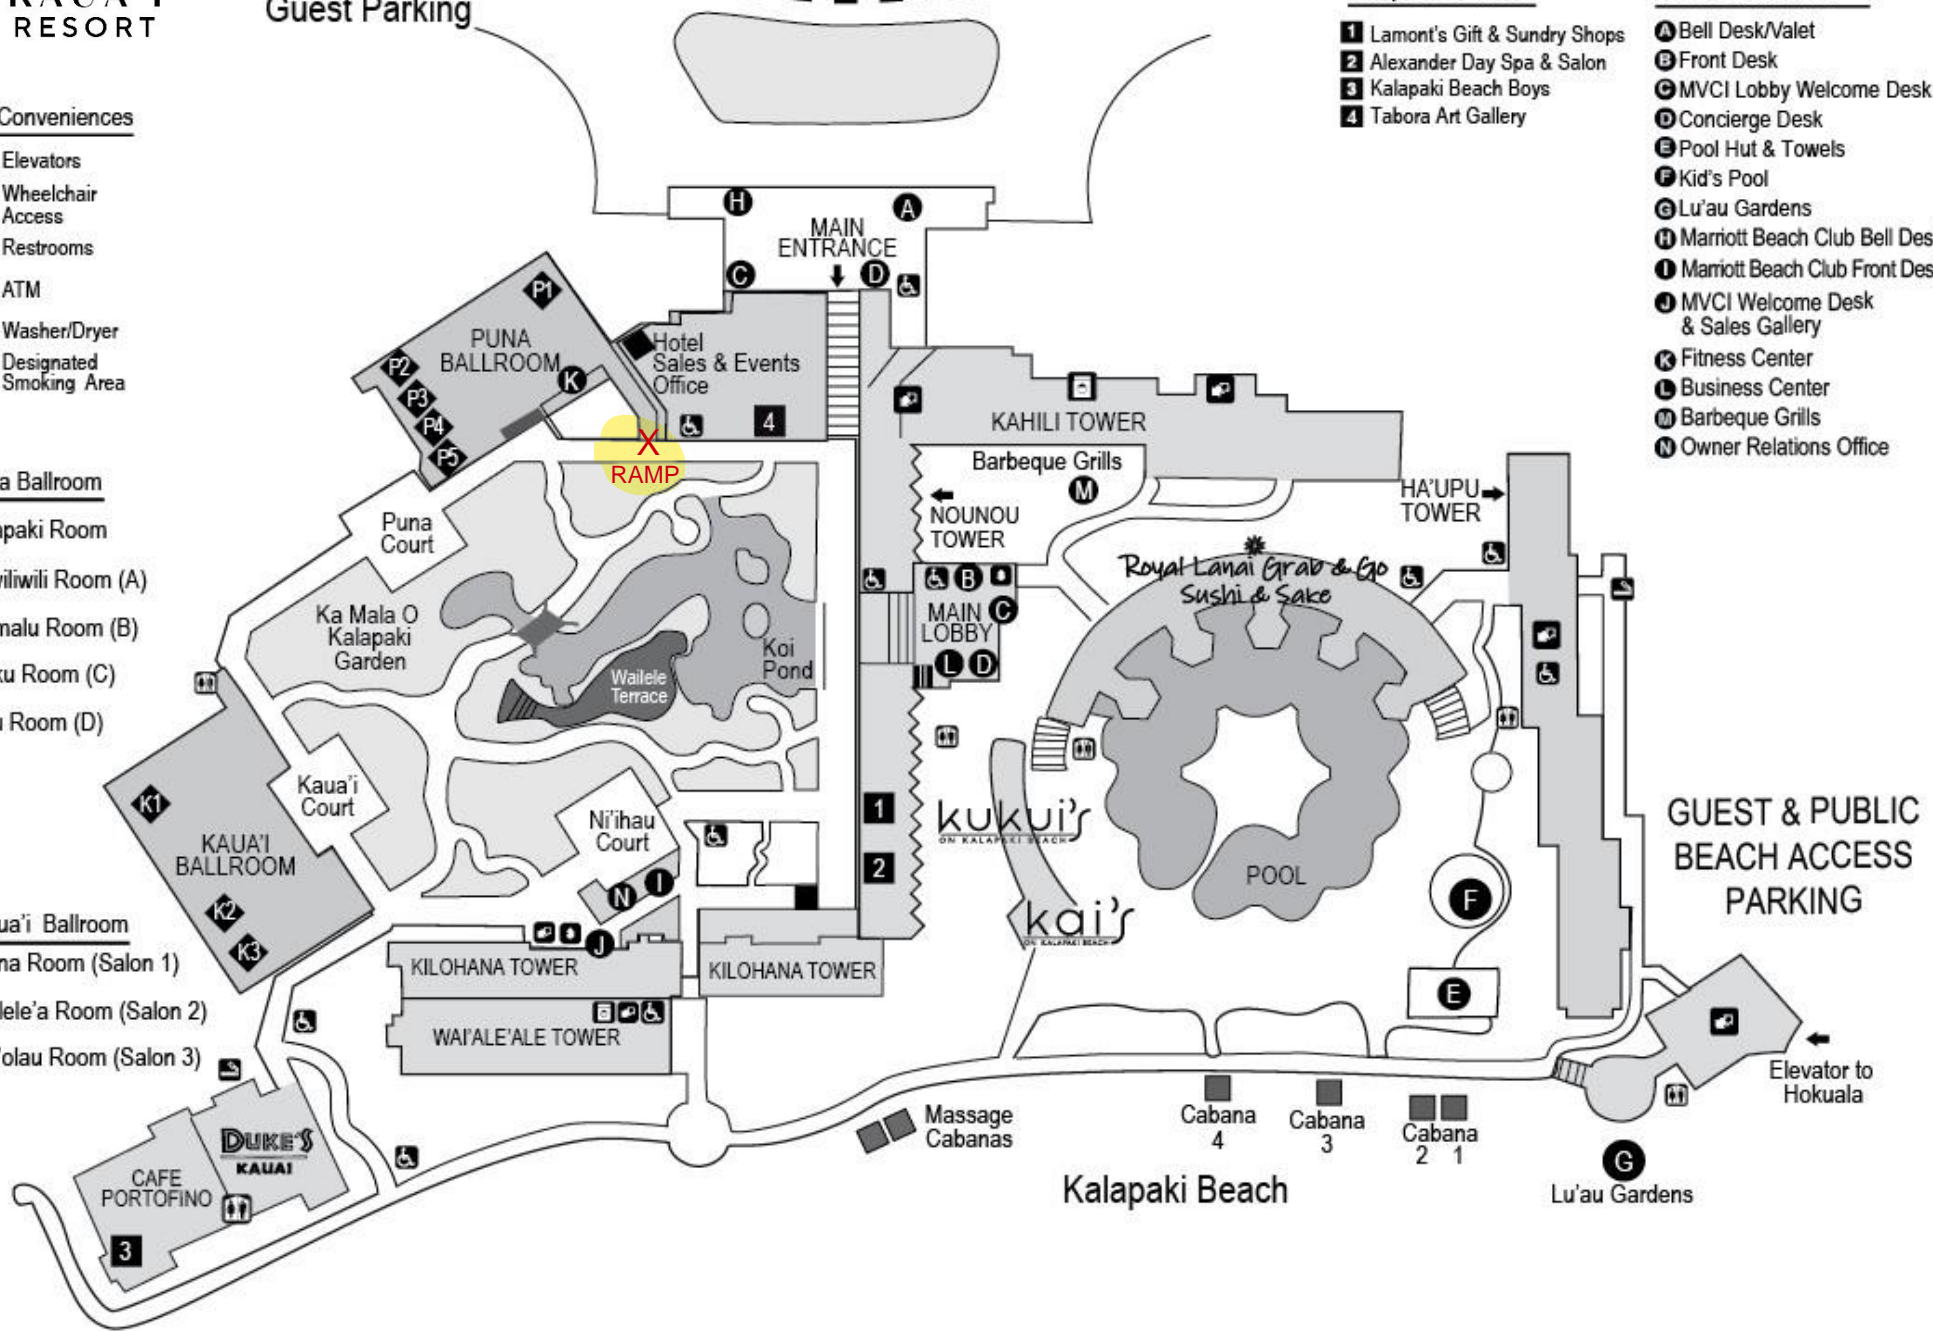

The
ROYAL
SONESTA
KAUA'I
RESORT

Any and all Smoking is prohibited
in the Room and on the Balcony.
\$250 Penalty FEE

Exit to Rice Street
Guest Parking

Additional Guest Parking, Hokuala Golf,
Kalanipu'u, Beach Access

Resort Conveniences

- Elevators
- Wheelchair Access
- Restrooms
- ATM
- Washer/Dryer
- Designated Smoking Area

Puna Ballroom

- Kalapaki Room
- Nawiliwili Room (A)
- Niumalu Room (B)
- Haiku Room (C)
- Kipu Room (D)

Kaua'i Ballroom

- Kona Room (Salon 1)
- Halele'a Room (Salon 2)
- Ko'olau Room (Salon 3)

Shops & Services

- Lamont's Gift & Sundry Shops
- Alexander Day Spa & Salon
- Kalapaki Beach Boys
- Tabora Art Gallery

Resort Amenities

- Bell Desk/Valet
- Front Desk
- MCVI Lobby Welcome Desk
- Concierge Desk
- Pool Hut & Towels
- Kid's Pool
- Lu'au Gardens
- Marriott Beach Club Bell Desk
- Marriott Beach Club Front Desk
- MCVI Welcome Desk & Sales Gallery
- Fitness Center
- Business Center
- Barbeque Grills
- Owner Relations Office